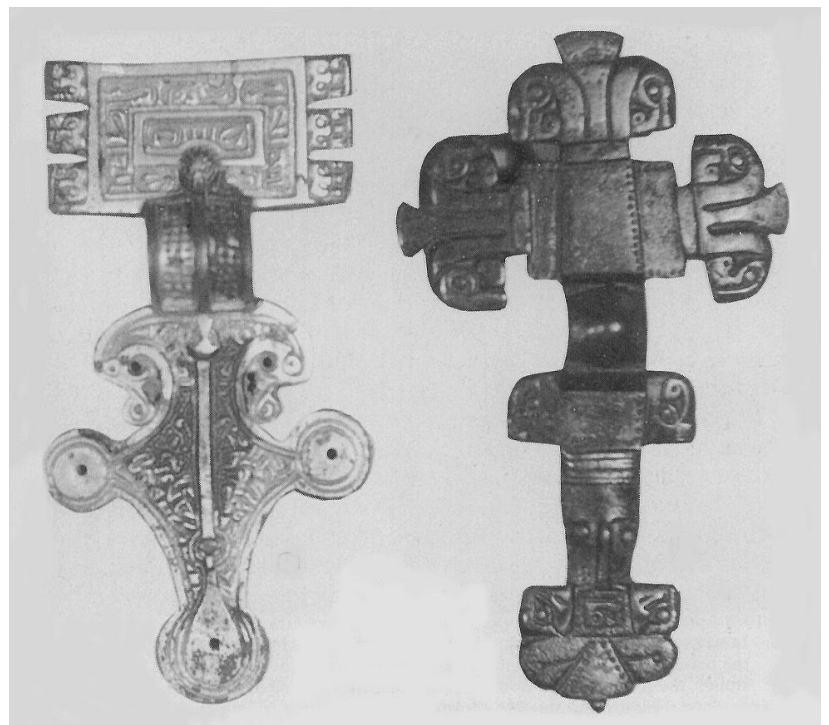

(Information correct 1978)

Notes

Excellent collection of grave goods from local excavations, some of C19th. Not much glass, some unique bed-mounts all very well displayed.

Left

*Large square-headed brooch
from Hasingfield (length
17 cms).*

Right:

*One of a pair of cruciform
brooches from Newnham
(length 13.5 cms).*

Photo by D Hall