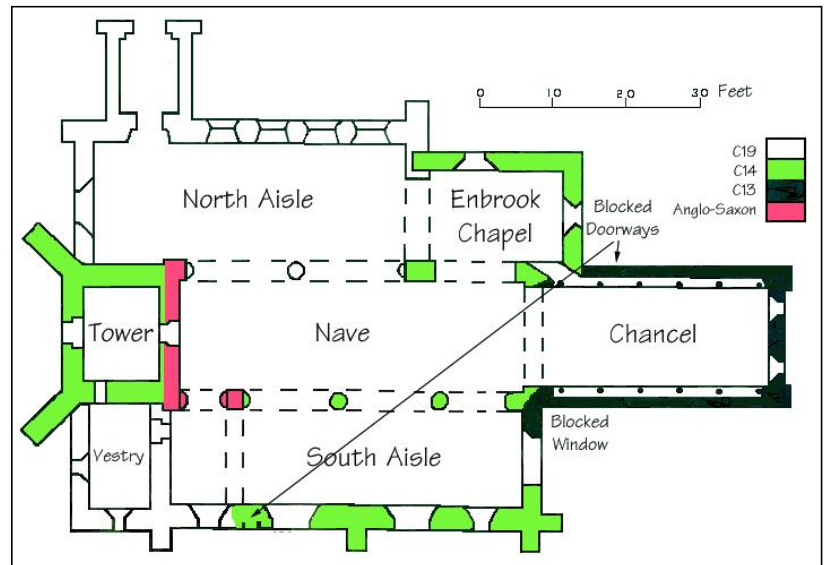

Cheriton, Kent
 Ἰγρίετον
 Church of St Martin
 Church fabric
 crosses

Grid refTR 189 366

Date
 W wall of nave – period C
 Taylor

Plan drawn with kind permission from an original by W H Elgar Photographs, showing the Saxon East wall of the tower by Mary Beck