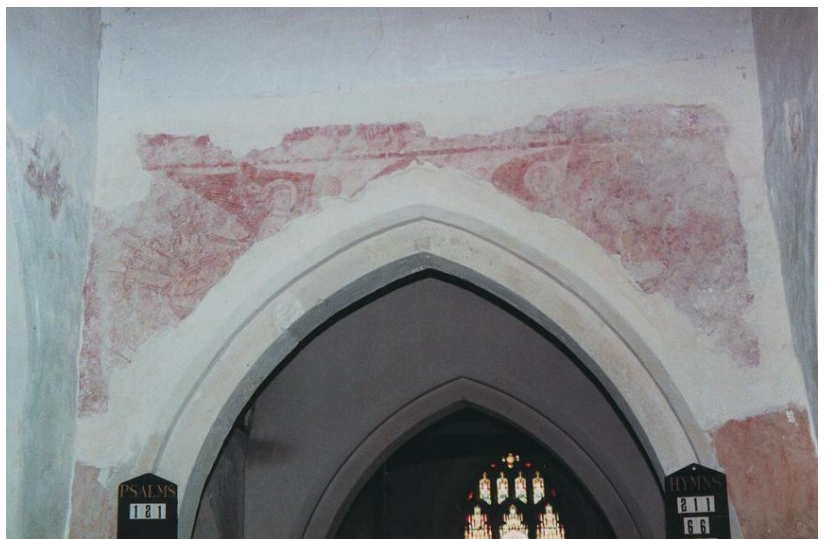

Nether Wallop, Hampshire

Ἰῶλλη

Church of St Andrew

Wall painting

Grid ref SU 30? 36?

Date

Early C11

Notes

Christ in Majesty

This wall painting of the Winchester School was recently (1991) discovered together with a mediæval painting of St George and the Dragon. It originally extended right across the East wall of the nave, but was mutilated by the construction of the enlarged chancel arch.

Harold Woolley

The topmost point of the mandorla originally surrounding the figure of Christ may just be seen.

Photographs by Harold Woolley