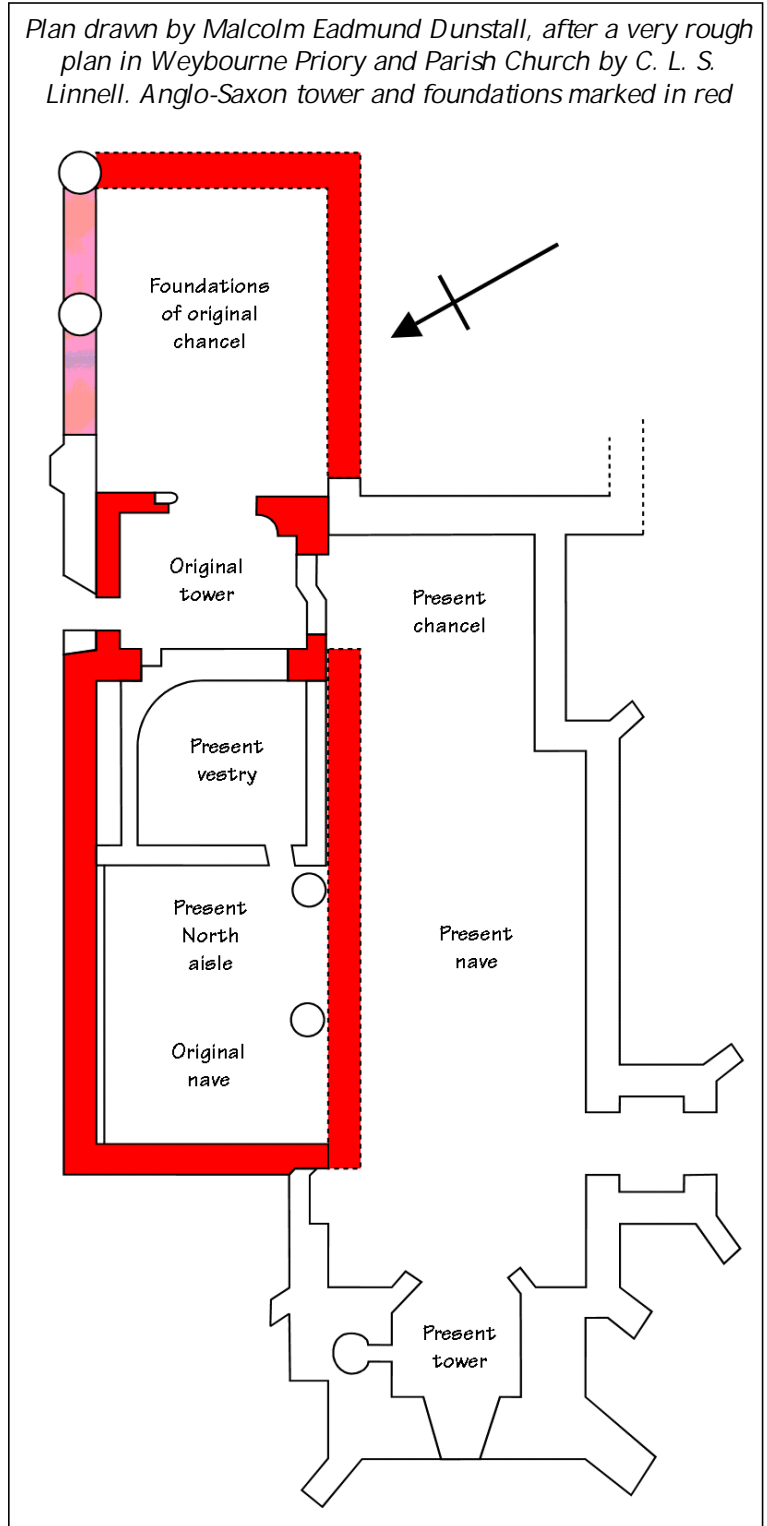

Axial tower - period C3.

Taylor

Plan drawn by Malcolm Eadmund Dunstall, after a very rough plan in Weybourne Priory and Parish Church by C. L. S. Linnell. Anglo-Saxon tower and foundations marked in red