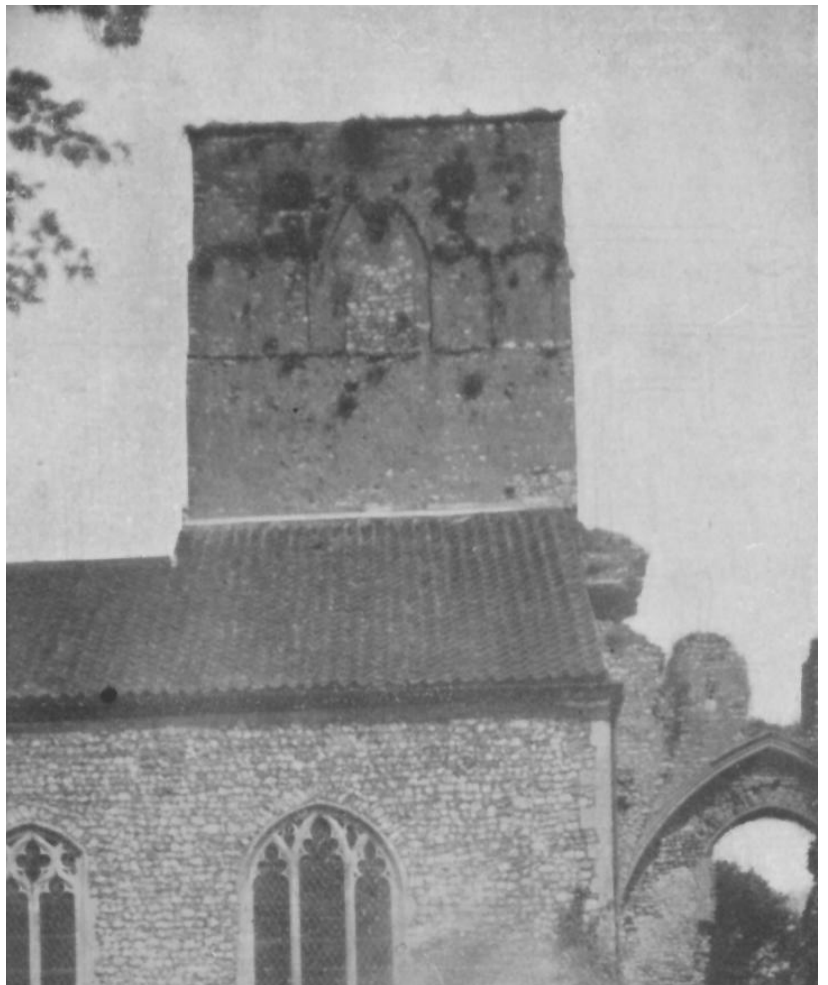

Weybourne, Norfolk