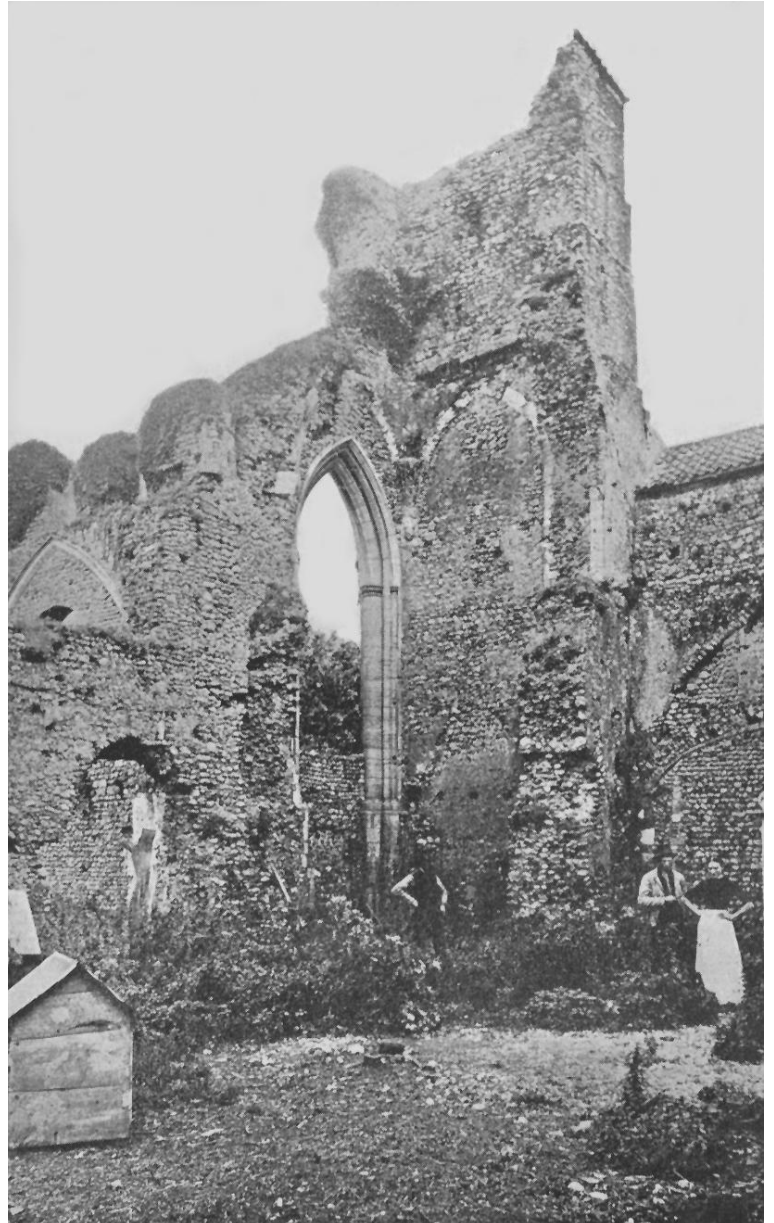

Weybourne, Norfolk

This photograph and the one at the bottom of the previous page were taken in 1886. The figures on the right of the picture are standing on the site of the present vestry, which was built in that year.